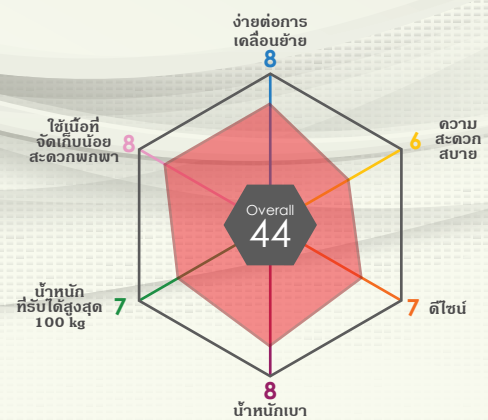

- โครงสร้างทำจากอลูมิเนียม แข็งแรง น้ำหนักเบา
- ล้อหน้า และ หลังเป็นยางตัน ไม่ต้องสูบลม
- มีเบรคล้อคู่ล้อสองข้าง และ เบรคมือระบบ Drum Brake
- เบาะโพลอนมีให้เลือก 3 สี

Size	Seat Width	Seat Height	Seat Depth	Arm Support Height	Back Support Height	Foot Support Length	Overall Width	Overall Depth	Overall Height	Caster Size	Rear Wheel Size	Max. User Weight	Weight
M	40	43	40	23.5	40	31~	58	97.5	84	6"	22"	100	12.9
Size	Seat Width	Seat Height	Seat Depth	Arm Support Height	Back Support Height	Foot Support Length	Overall Width	Overall Depth	Overall Height	Caster Size	Rear Wheel Size	Max. User Weight	Weight
L	46	43	40	23.5	40	31~	64	97.5	84	6"	22"	100	12.9

MW-SL3D

สีเบาะโพลอน

C-1
สีส้ม

C-3
สีเขียว

C-1
สีม่วง

05