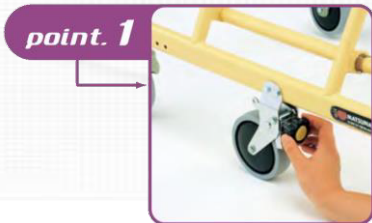

▶ SM-40

Walker with 6 wheels, foldable

らくらくウォーカー 小回りが効くので移動がラクラク!!
ホップ ステップ

- The structure is made of strong stainless steel.
- Have handbrake to slow down.
- Can be folded
- Height can be adjusted
- Width can be adjusted.
- Maximum User Weight 100 kg.

The wheel speed can be adjusted.

The width can be 6 levels adjustable

Height can be adjusted

| Model | Width | Length | Height | Width (Folded) | Height (Folded) | Turning radius | Max User Weight | Weight |
|-------|----------|---------|-----------|----------------|-----------------|----------------|-----------------|--------|
| SM-40 | 55-65 cm | 72.5 cm | 86-120 cm | 26cm | 107.5cm | 44.5-47.5cm | 100 kg | 15 kg |